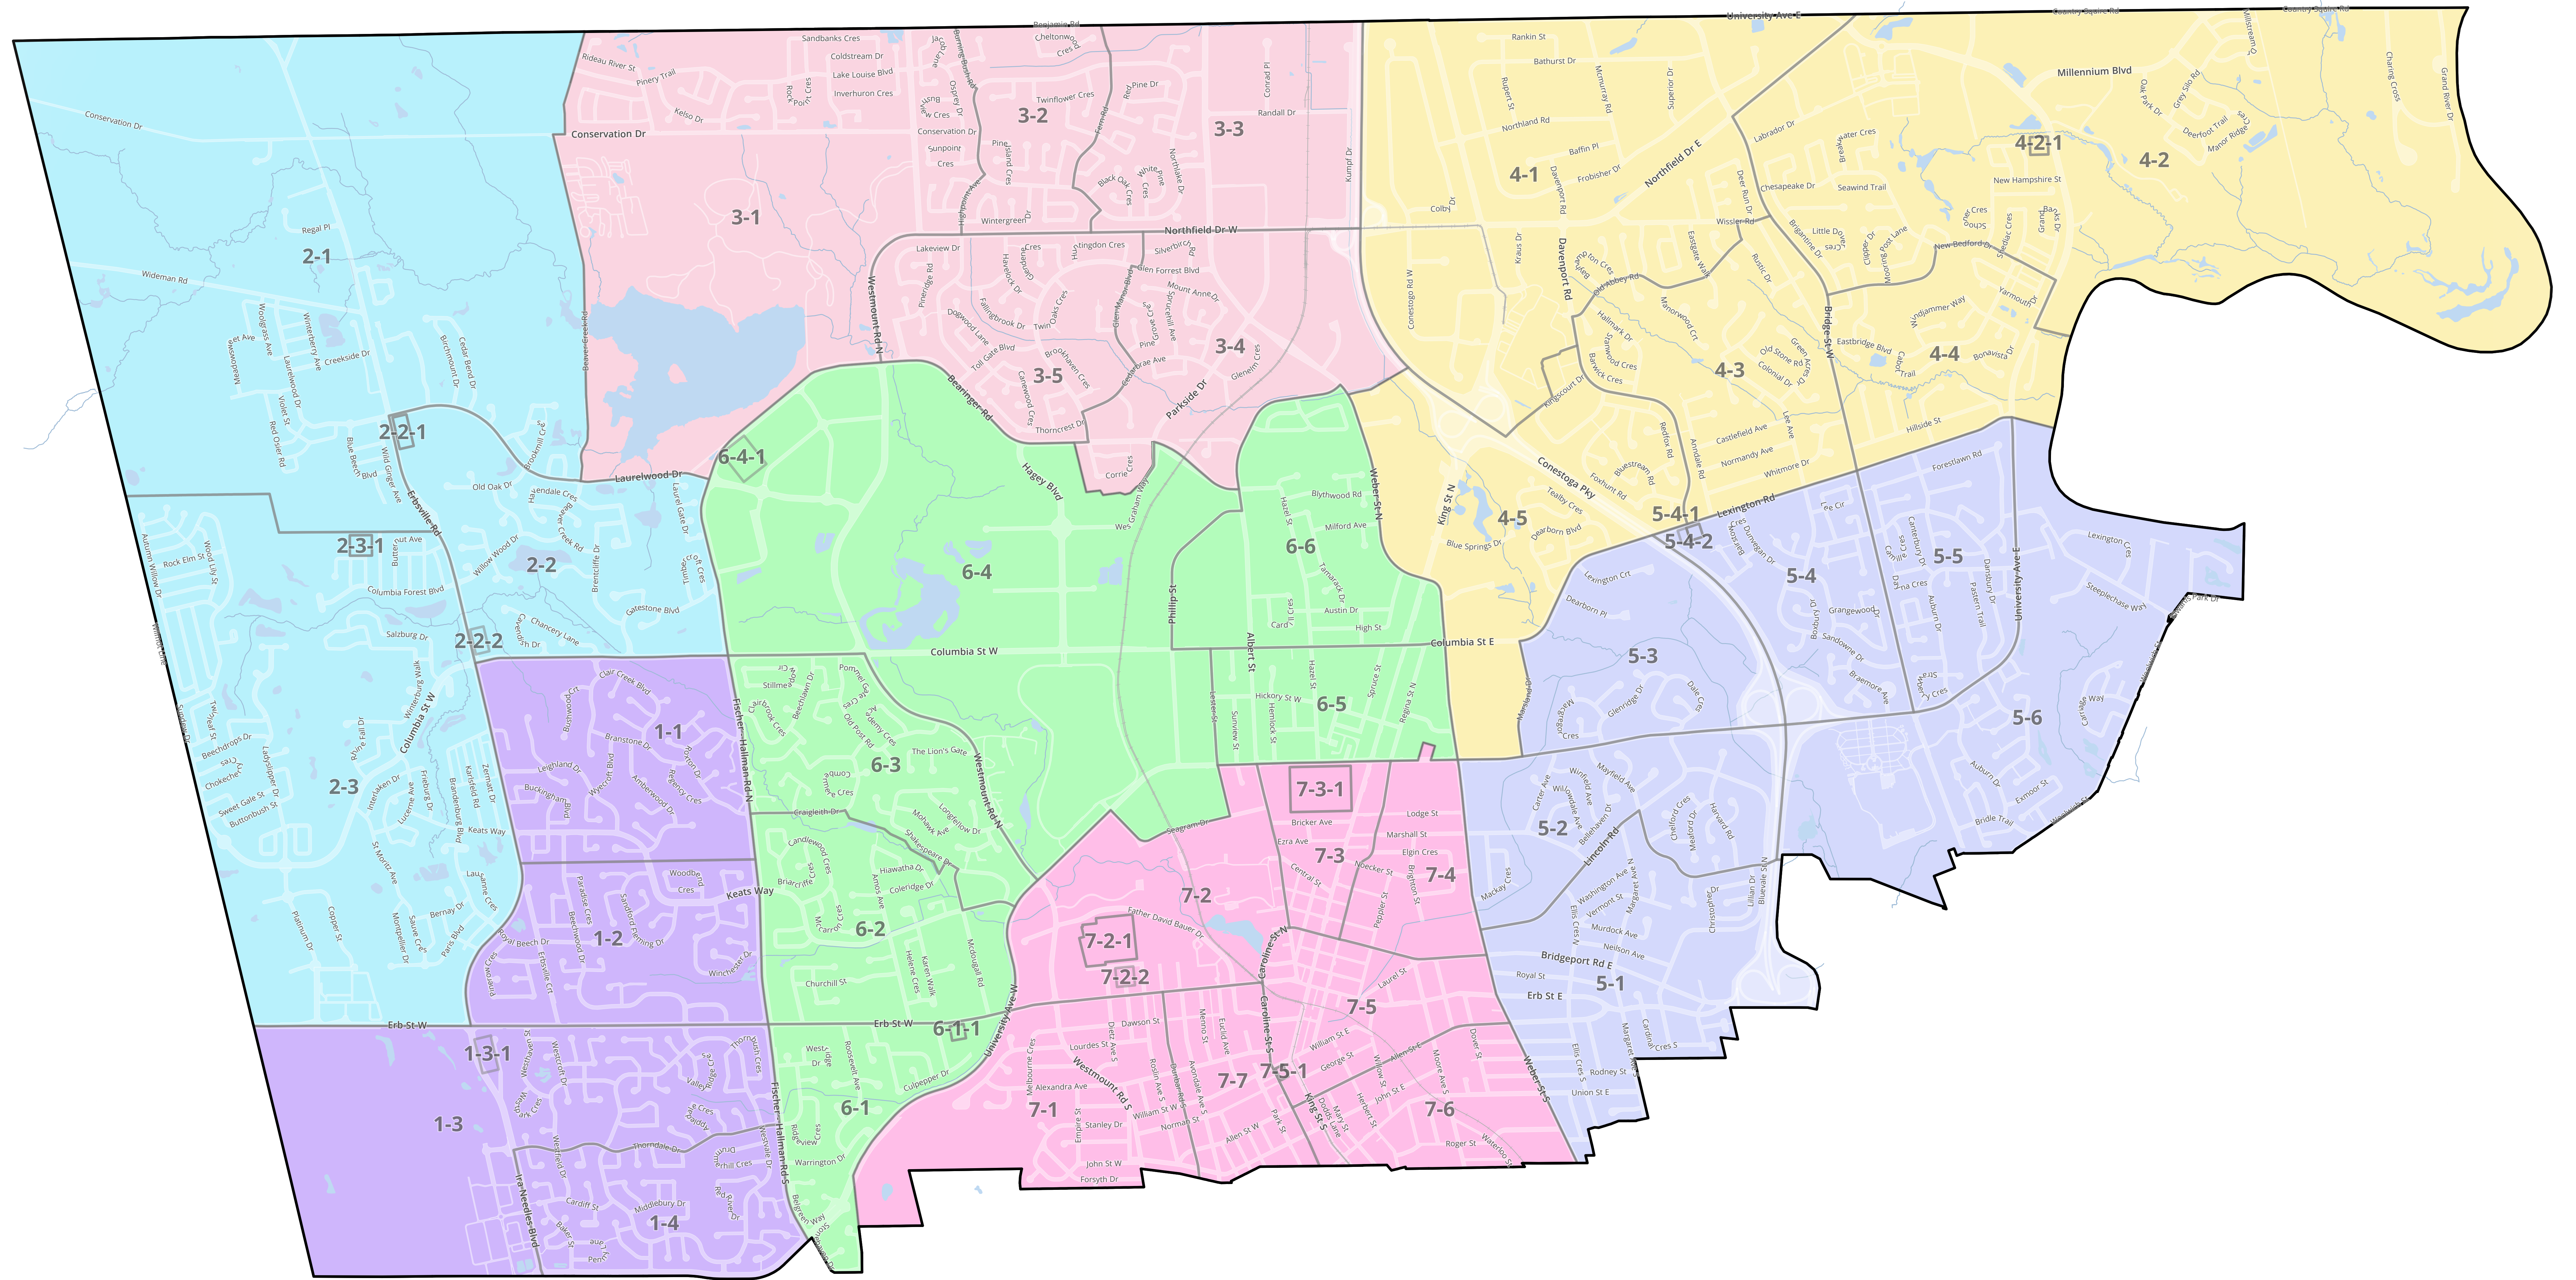

THE CITY OF Waterloo

City of Waterloo 2022 Ward Boundaries

0 0.25 0.5 0.75 1 Kilometers

THIS IS NOT A PLAN OF SURVEY

Ward Boundaries

1. **Wards**
2. Southwest Ward 1
   - Northwest Ward 2
   - Lakeshore Ward 3
   - Northeast Ward 4
   - Southeast Ward 5
   - Central-Columbia Ward 6
   - Uptown Ward 7
3. **Poll Boundaries**
4. Expressway Highlight
   - Region Road Network Major 1500m from Waterloo